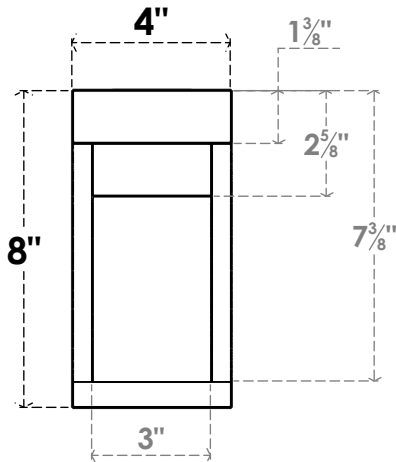

ITEM NUMBER: RFTURO040X08000X36000X008RIV00RCPR

4"W X 8"H X 36"L TIMBERTHANE ROUGH CEDAR RIVERA FAUX WOOD OPEN RAFTER TAIL, 8"L END, PRIMED TAN

36"

SIDE PROFILE

FRONT PROFILE

ISOMETRIC

GENERATED DATE : 03/02/2023