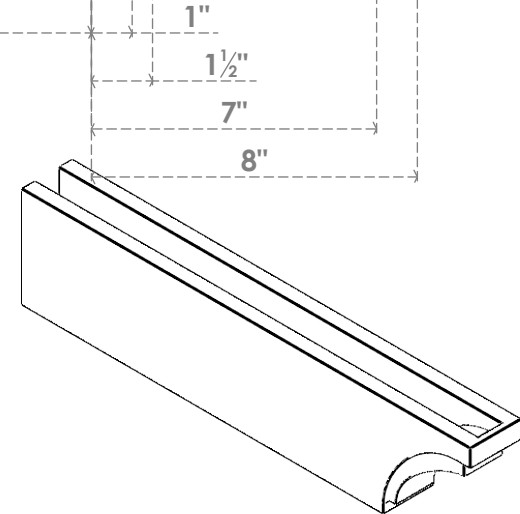

ITEM NUMBER: RFTURO040X08000X36000X008RIV00RCPR

4"W X 8"H X 36"L TIMBERTHANE ROUGH CEDAR RIVERA FAUX WOOD OPEN RAFTER TAIL, 8"L END, PRIMED TAN

36"

SIDE PROFILE

FRONT PROFILE

ISOMETRIC

GENERATED DATE : 03/02/2023