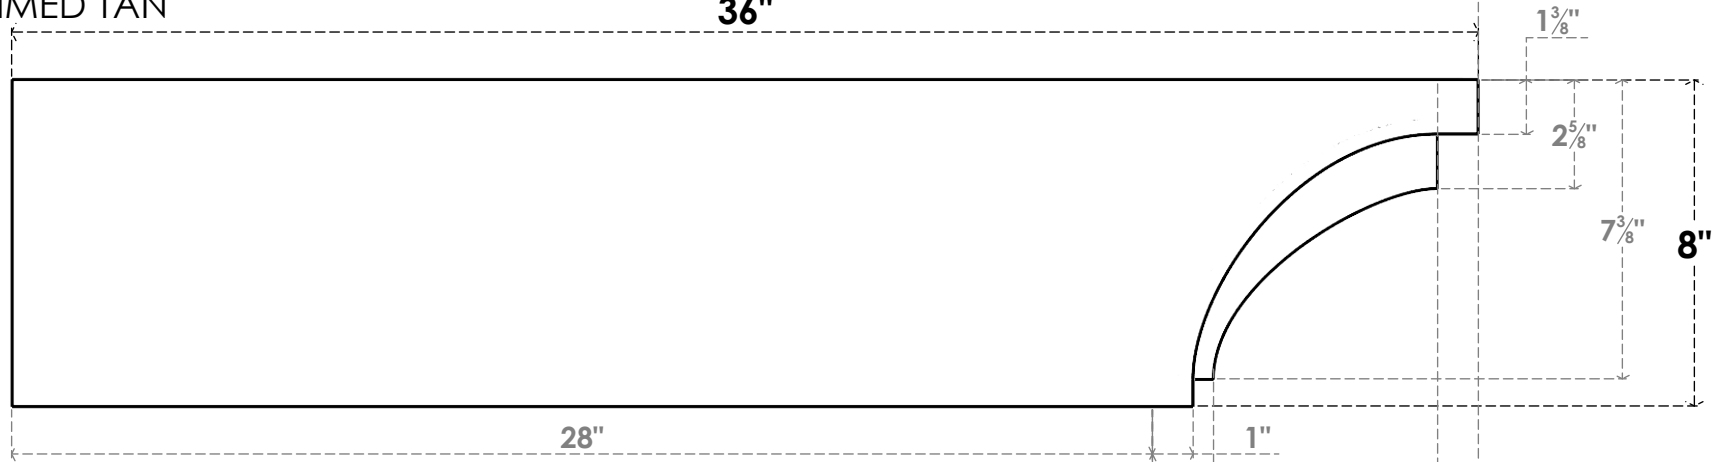

ITEM NUMBER: RFTURO040X08000X36000X008RIV00RCPR

4"W X 8"H X 36"L TIMBERTHANE ROUGH CEDAR RIVERA FAUX WOOD OPEN RAFTER TAIL, 8"L END, PRIMED TAN

36"

SIDE PROFILE

FRONT PROFILE

ISOMETRIC

GENERATED DATE : 03/02/2023